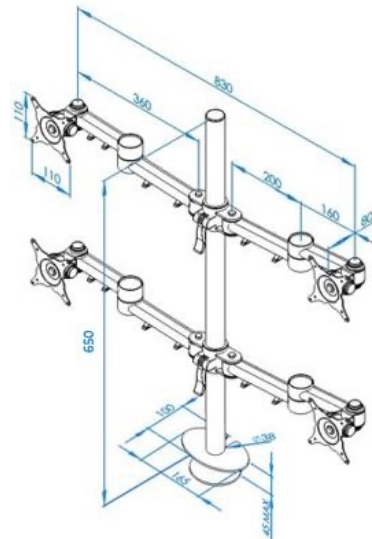

Stream quad screen – through-desk fit

Product Specification

Product code	STREAMCOMB10 - Silver
Weight capacity	20kg per arm
Max screen size	30"
Max forward extension	440mm, 860mm apart
VESA	75mm & 100mm VESA compliant
Movement	Height adjustment, tilt, swivel, rotation and reach
Height adjustment	Max height adjustment 580mm
Tilt	85 degrees up / 85 degrees down (170 degrees total)

Additional Information

4 dual beam manual height adjustable arms with M16 through-desk

Cable management

Colour options available:

Silver – STREAMCOMB10 - RAL code 9006

White – STREAMCOMB10W - RAL code 9010